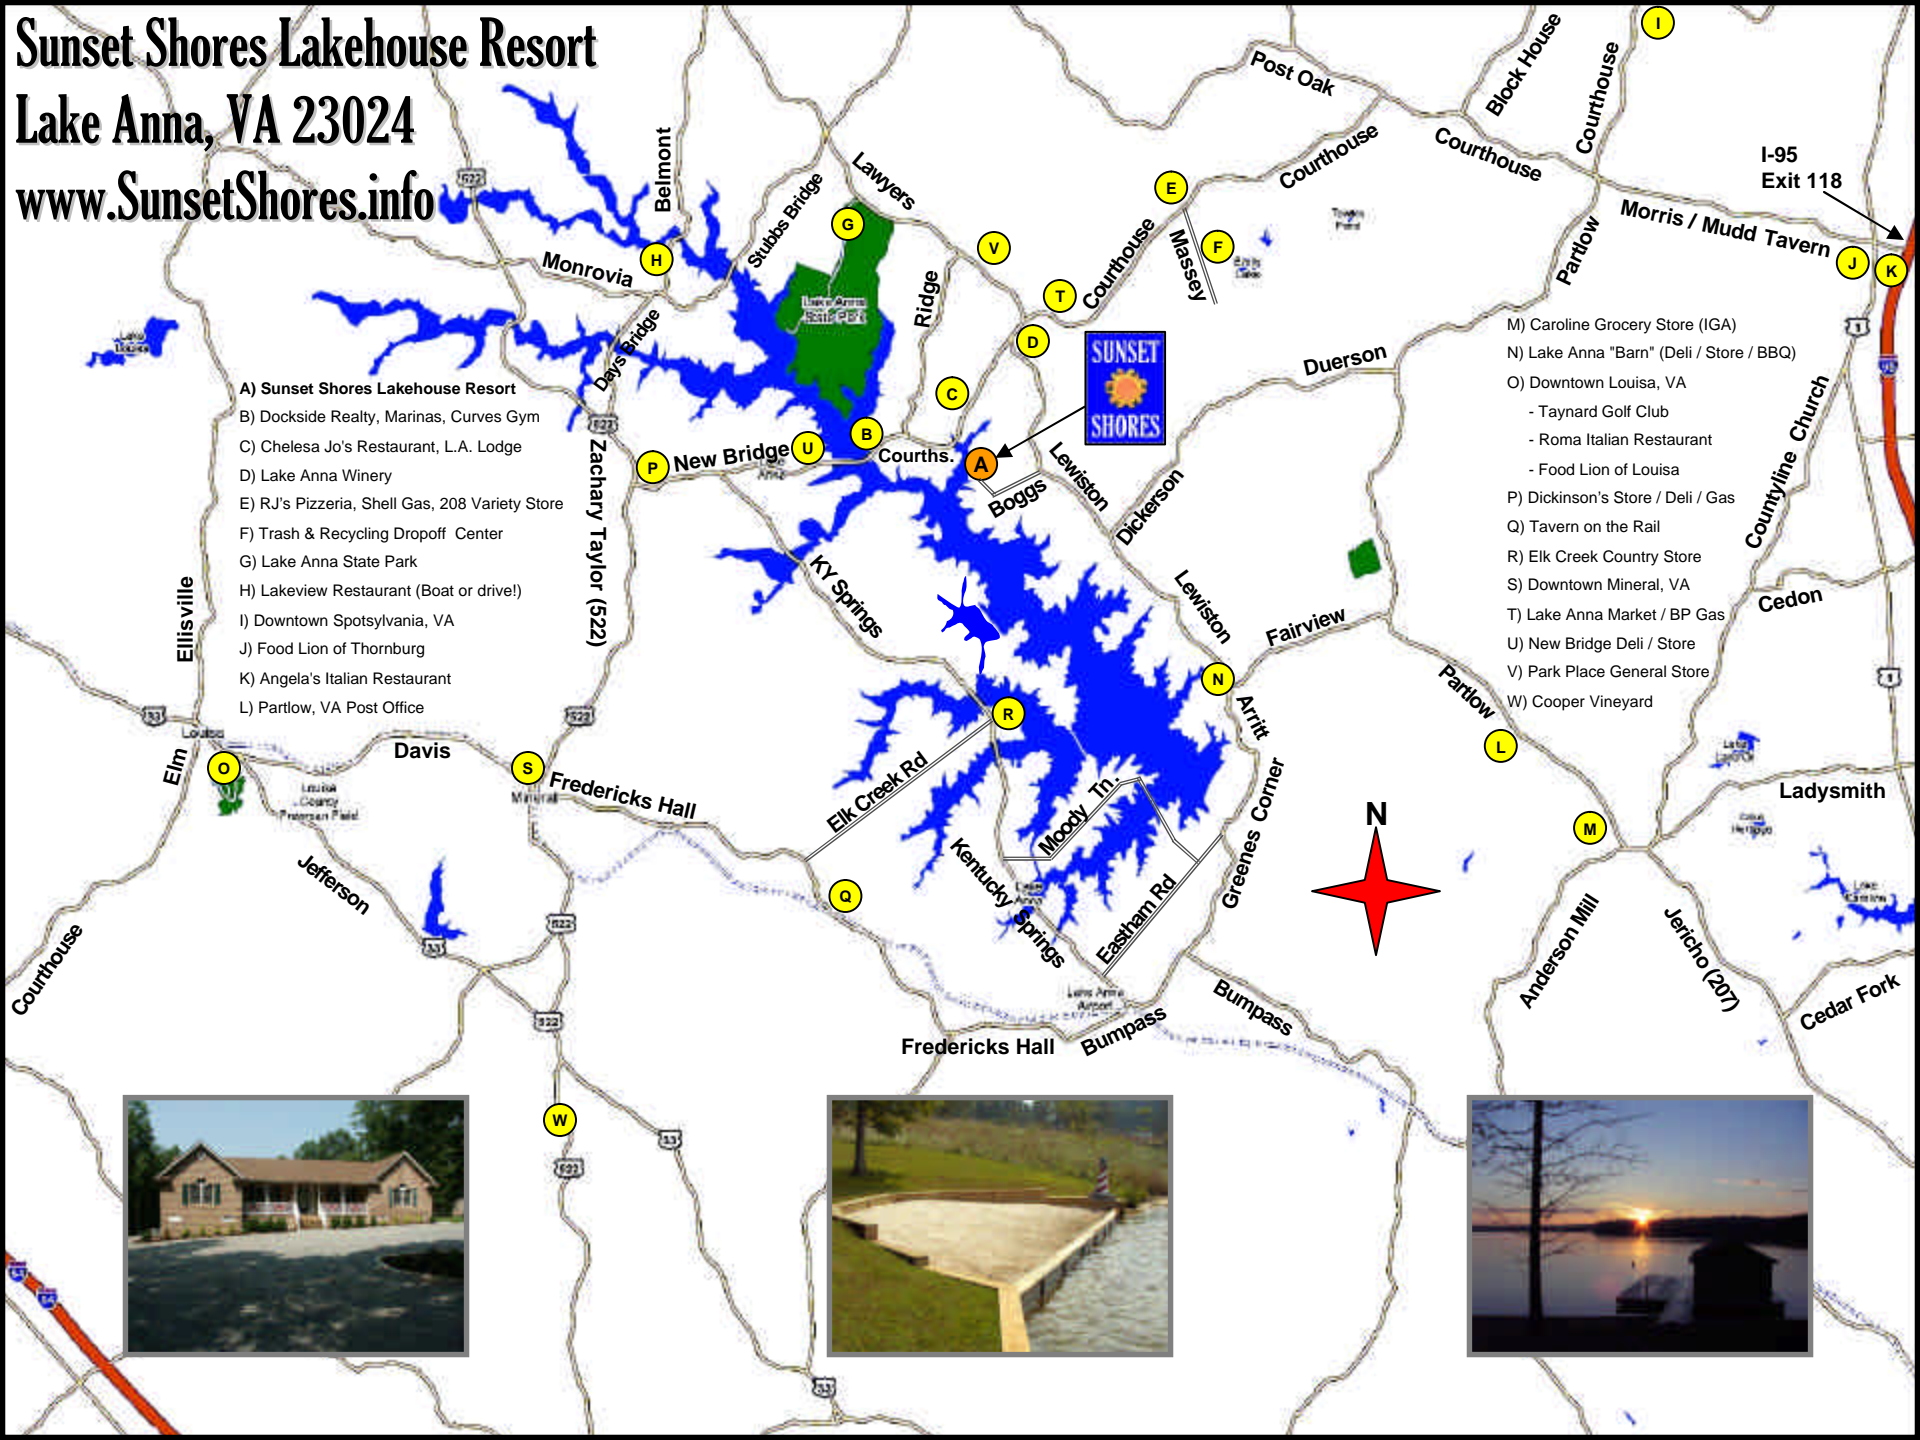

Sunset Shores Lakehouse Resort

Lake Anna, VA 23024

www.SunsetShores.info

- A) Sunset Shores Lakehouse Resort
- B) Dockside Realty, Marinas, Curves Gym
- C) Chelesa Jo's Restaurant, L.A. Lodge
- D) Lake Anna Winery
- E) RJ's Pizzeria, Shell Gas, 208 Variety Store
- F) Trash & Recycling Dropoff Center
- G) Lake Anna State Park
- H) Lakeview Restaurant (Boat or drive!)
- I) Downtown Spotsylvania, VA
- J) Food Lion of Thornburg
- K) Angela's Italian Restaurant
- L) Partlow, VA Post Office

- M) Caroline Grocery Store (IGA)
- N) Lake Anna "Barn" (Deli / Store / BBQ)
- O) Downtown Louisa, VA
 - Taynard Golf Club
 - Roma Italian Restaurant
 - Food Lion of Louisa
- P) Dickinson's Store / Deli / Gas
- Q) Tavern on the Rail
- R) Elk Creek Country Store
- S) Downtown Mineral, VA
- T) Lake Anna Market / BP Gas
- U) New Bridge Deli / Store
- V) Park Place General Store
- W) Cooper Vineyard